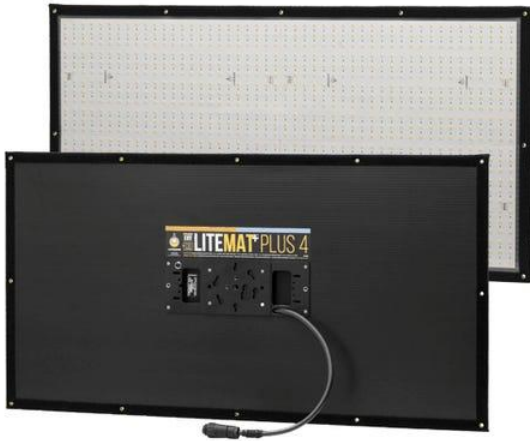

ARRI S30

ARRI M18 HMI

ARRI 650W

ARRI 300W

ARRI 100W

ARRI T2 (2K)

ARRI T1 (1K)

JOKER 800

JOKER 400

JOKER 200

ASTERA PIXEL TUBE KIT

ASTERA TITAN TUBE KIT

(NOTE: INDIVIDUAL TUBES AVAILABLE FOR RENT AS WELL)

QUASAR CROSSFADE BI-COLOR 4'

LITEMAT PLUS 4

LITEMAT PLUS 2L